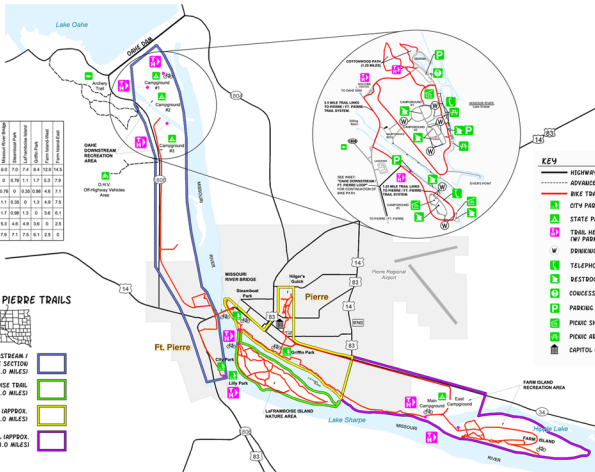

TRAIL MILEAGE CHART		Ozark Dam		Missouri River Bridge		Steamboat Park		Laframboise Island		Ozark Park		Farm Island West		Farm Island East	
Cyclist															
Ozark Marina	0	6.0	7.0	7.4	8.4	12.0	14.3								
Missouri River Bridge (Center)	6.0	0	0.76	1.1	1.7	5.3	7.8								
Steamboat Park	7.8	0.76	0	0.35	0.96	4.6	7.1								
Laframboise Island	7.4	1.1	0.20	0	1.3	4.9	7.5								
Griffin Park	8.4	1.7	0.96	1.3	0	3.6	6.1								
Farm Island West	12.0	5.3	4.6	4.9	3.6	0	2.8								
Farm Island East	14.3	7.8	7.1	7.5	6.1	2.8	0								

### PIERRE / FT. PIERRE TRAILS

OZARK DOWNSTREAM / FT. PIERRE SECTION (APPROX. 14.0 MILES)

LAFRAMBOISE ISLAND (APPROX. 8.0 MILES)

PIERRE SECTION (APPROX. 8.0 MILES)

FARM ISLAND TRAIL (APPROX. 13.0 MILES)

### KEY

- HIGHWAY
- ADVANCED TRAILS
- BIKE TRAILS
- CITY PARKS
- STATE PARKS
- TRAIL HEAD ENTRANCE (W/ PARKING & RESTROOM)
- DRINKING WATER
- TELEPHONE
- RESTROOMS
- CONCESSIONAIRE
- PARKING
- PICKNIC SHELTER
- PICKNIC AREA
- CAPITOL GROUNDS