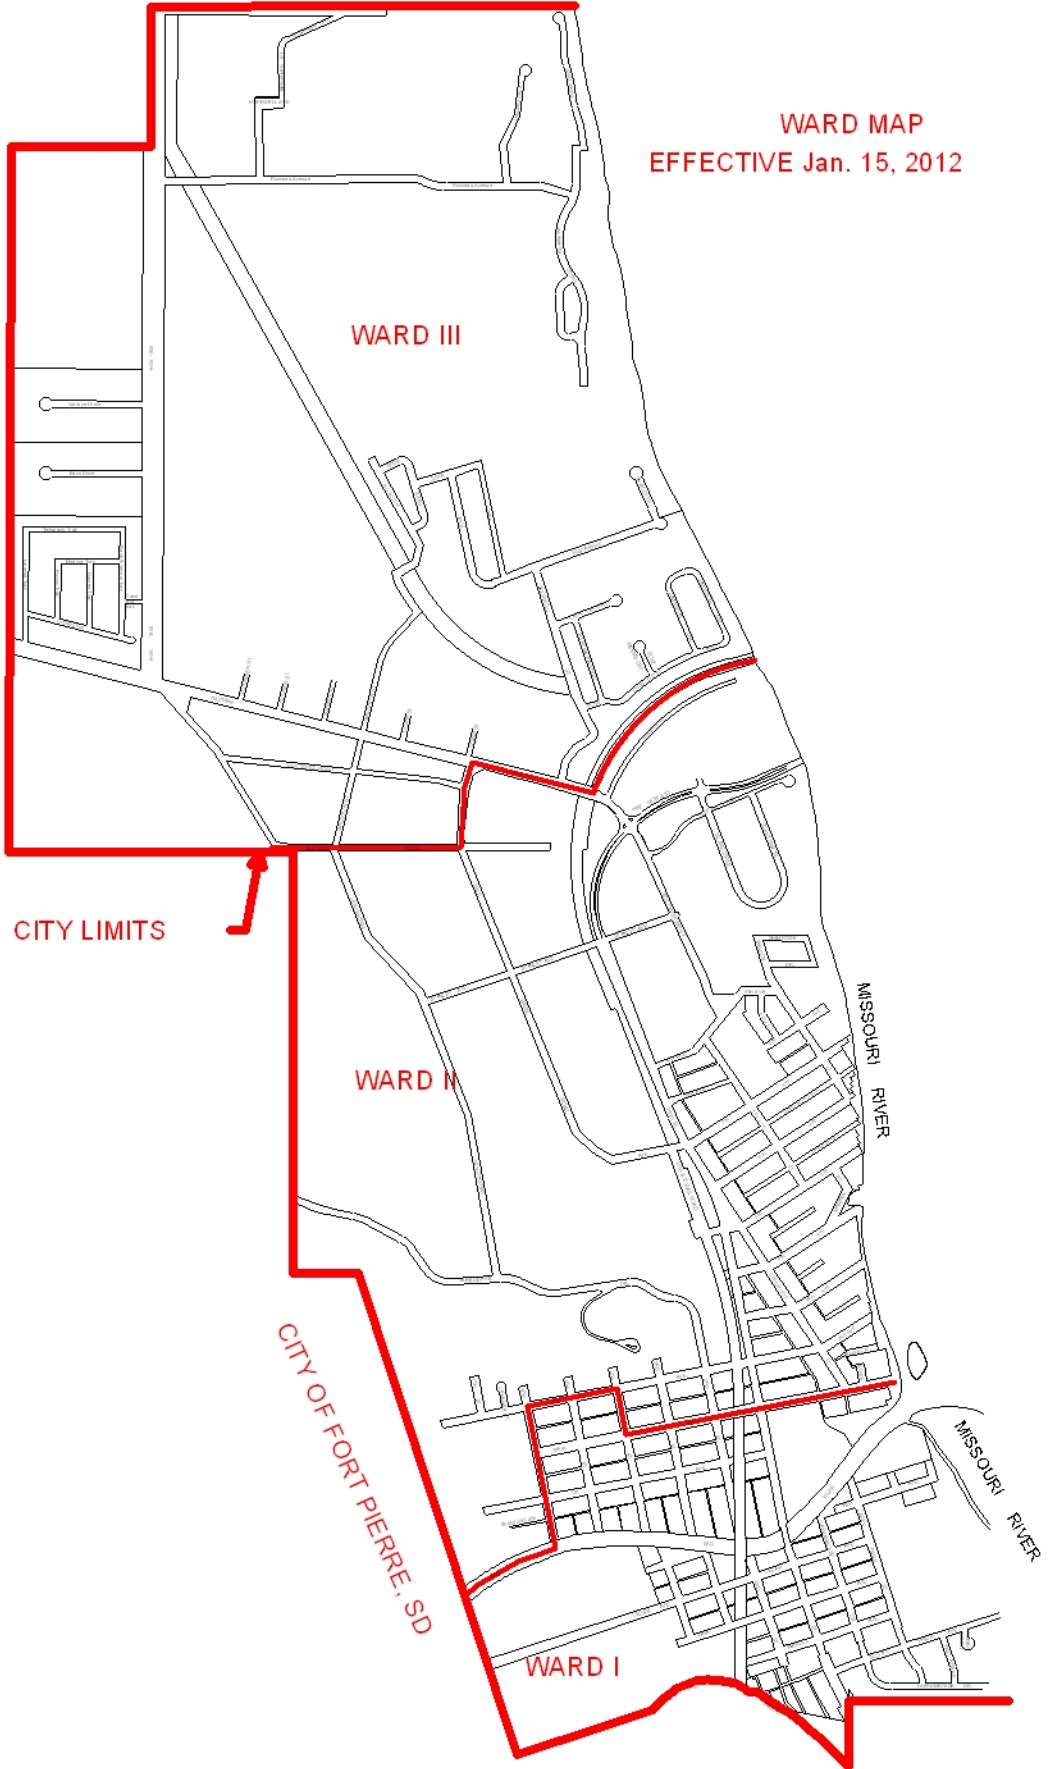

WARD MAP
EFFECTIVE Jan. 15, 2012

WARD III

CITY LIMITS

WARD II

CITY OF FORT PIERRE, SD

WARD I

MISSOURI RIVER

MISSOURI RIVER