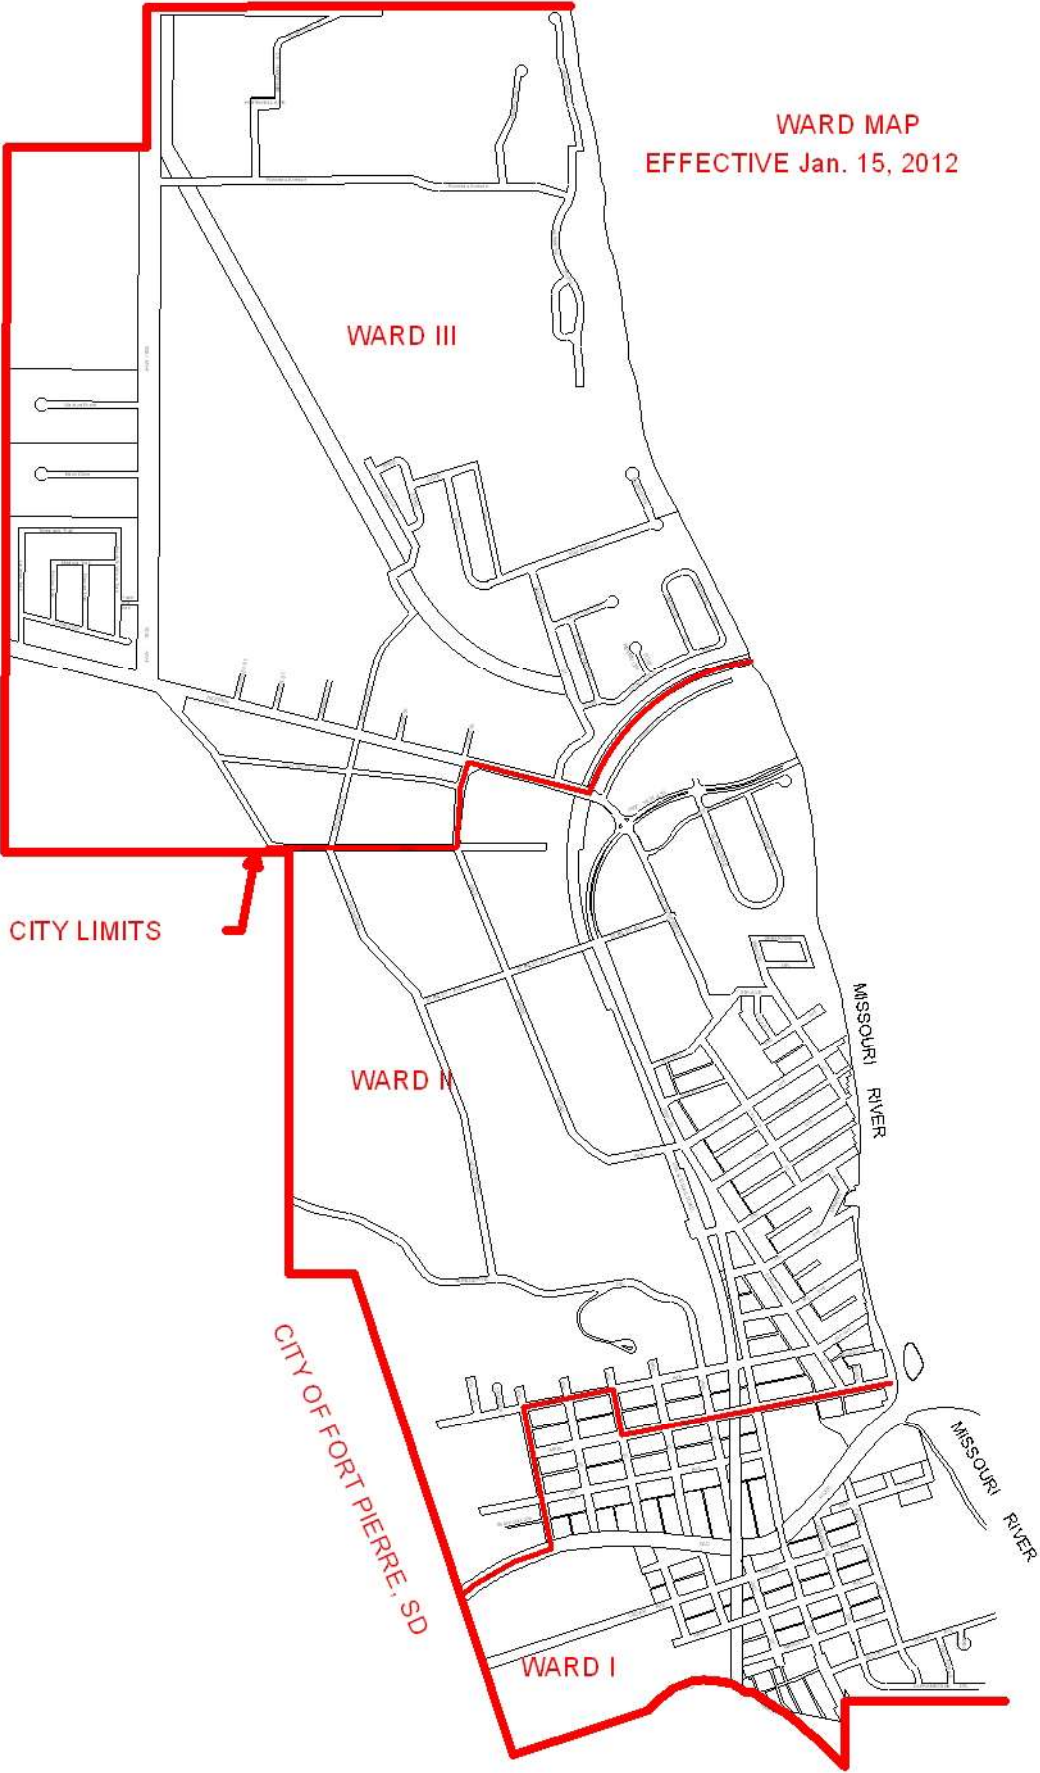

WARD MAP
EFFECTIVE Jan. 15, 2012

WARD III

CITY LIMITS

WARD II

CITY OF FORT PIERRE, SD

WARD I

MISSOURI RIVER

MISSOURI RIVER