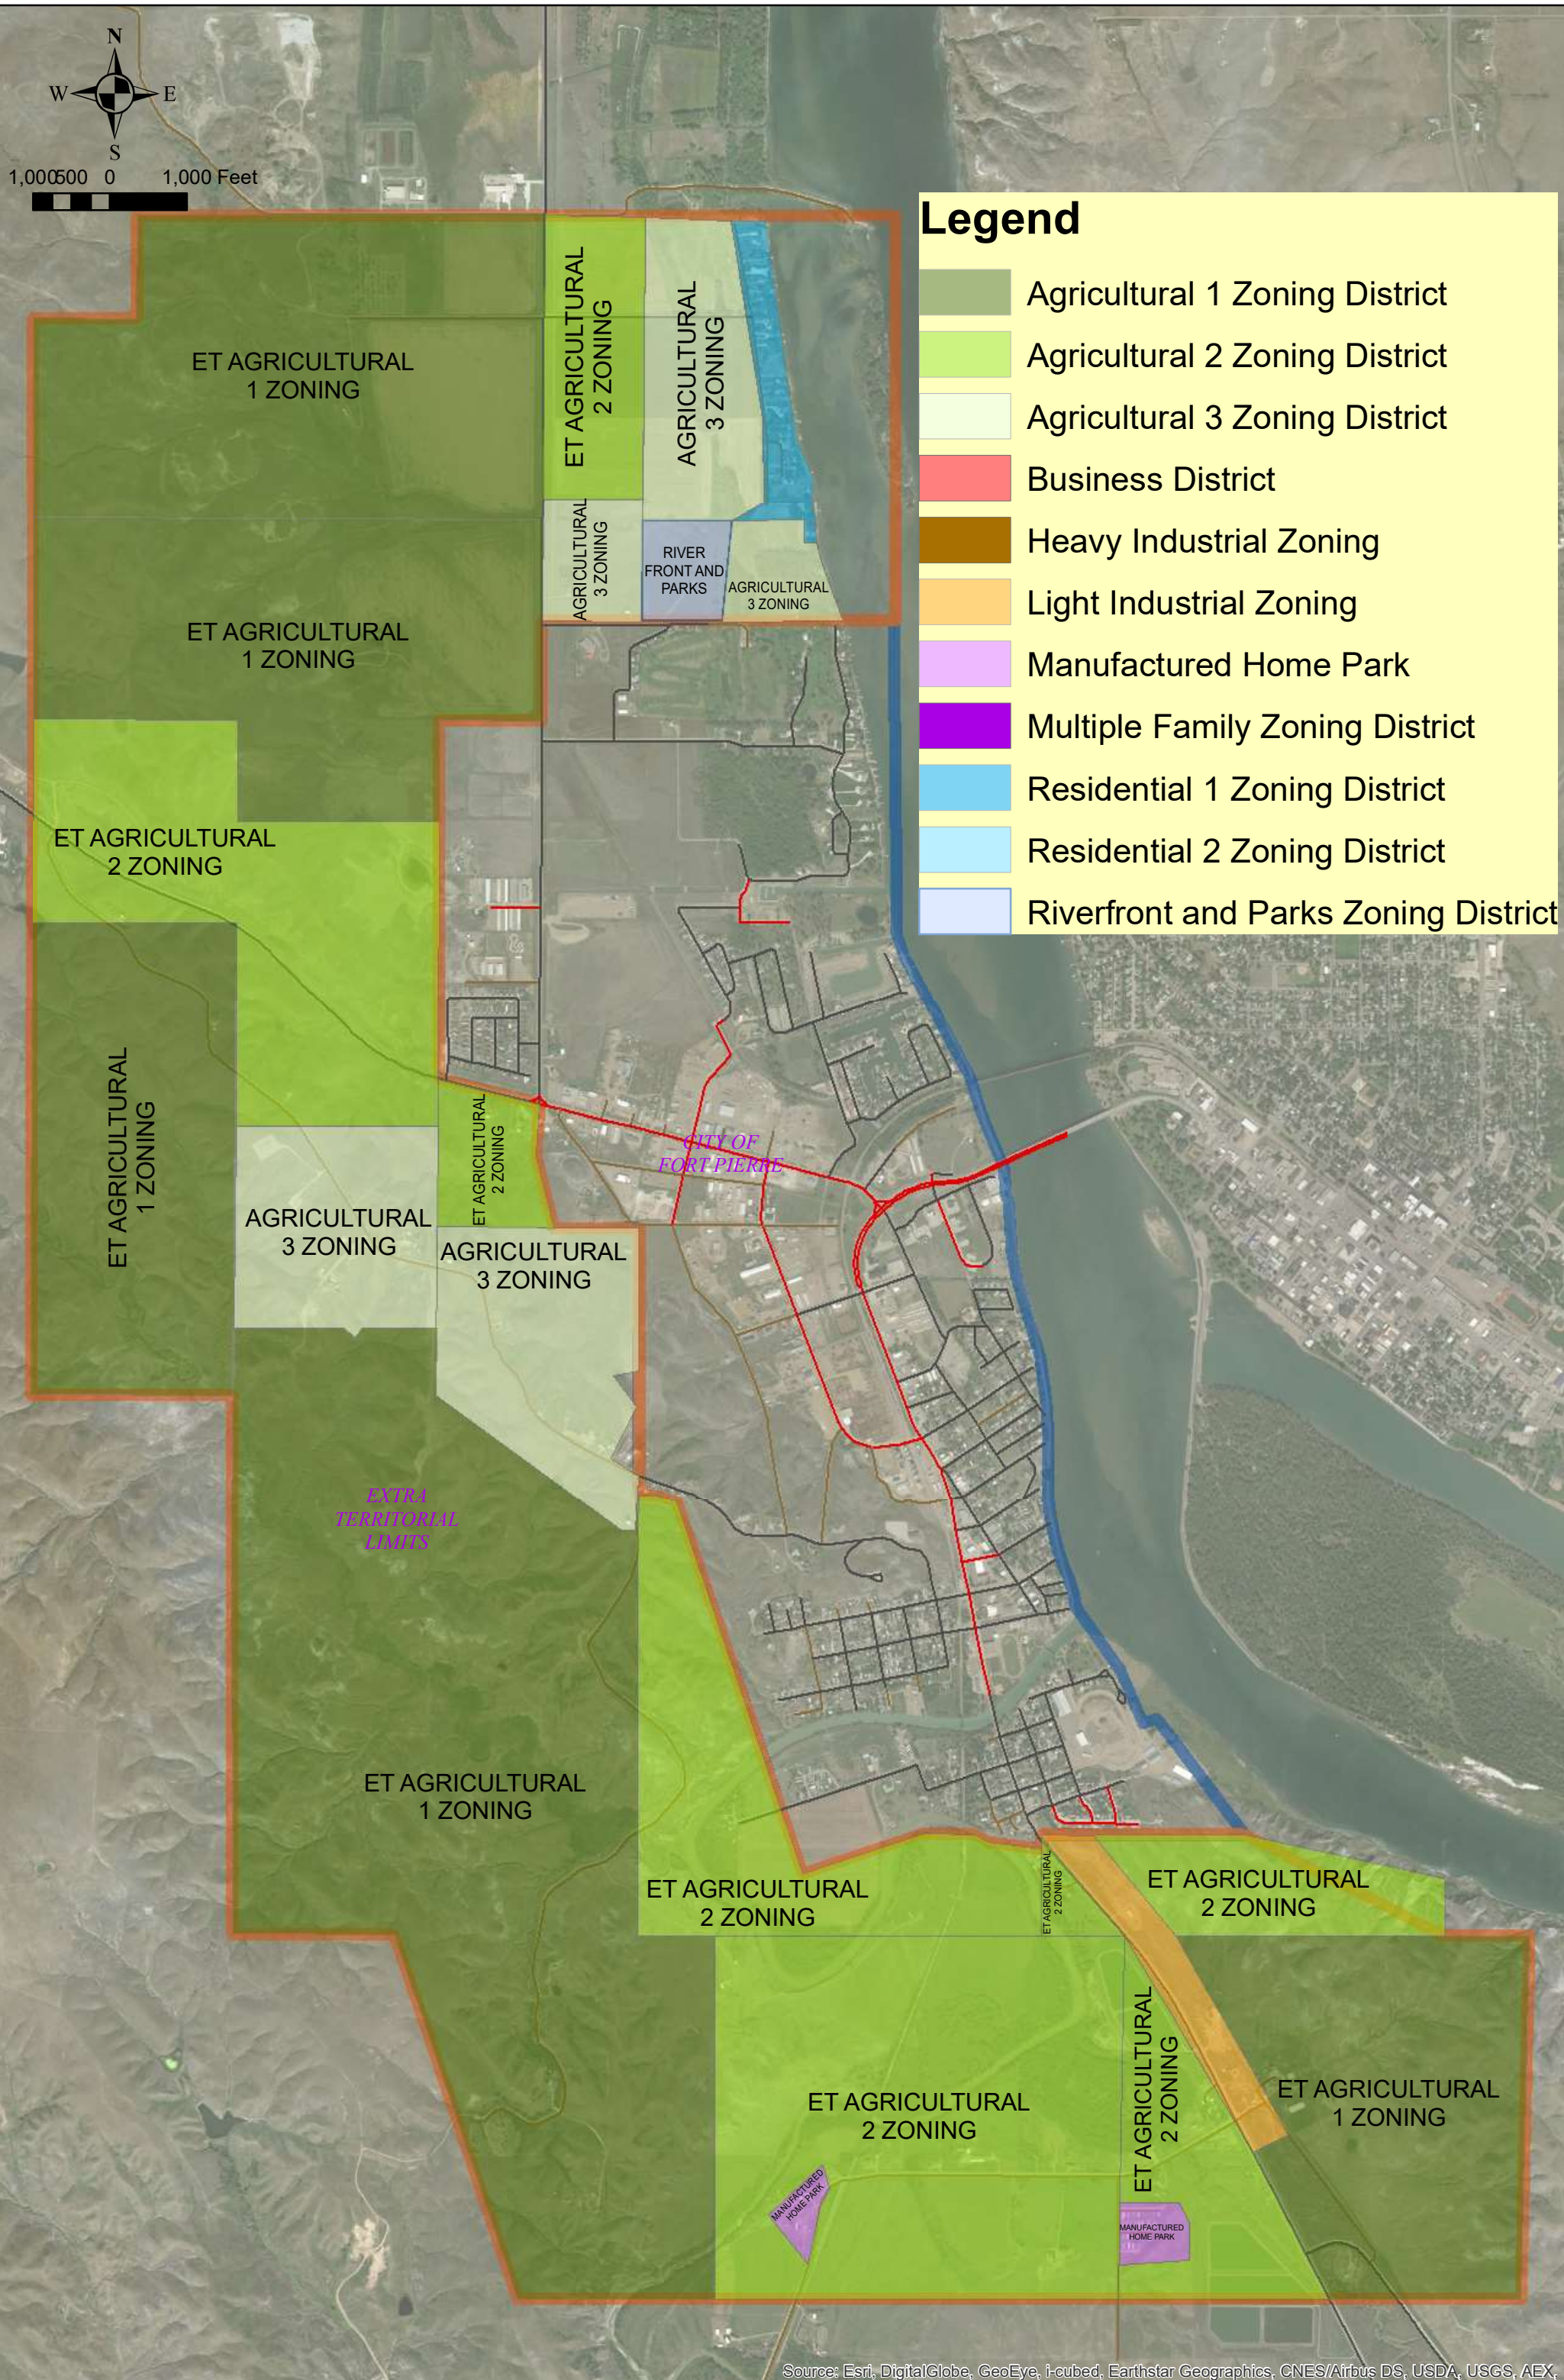

# PROPOSED EXTRA TERRITORIAL ZONING DISTRICTS

1,000 500 0 1,000 Feet

## Legend

- Agricultural 1 Zoning District
- Agricultural 2 Zoning District
- Agricultural 3 Zoning District
- Business District
- Heavy Industrial Zoning
- Light Industrial Zoning
- Manufactured Home Park
- Multiple Family Zoning District
- Residential 1 Zoning District
- Residential 2 Zoning District
- Riverfront and Parks Zoning District