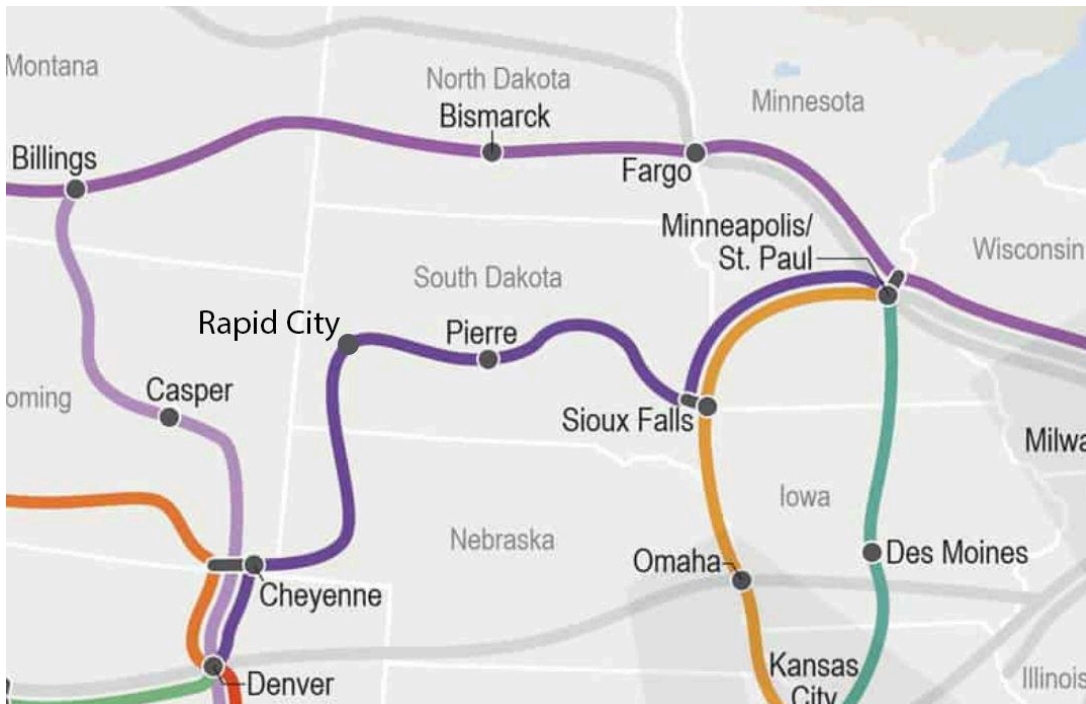

All Aboard **NORTHWEST**

Returning Passenger Trains to a Station Near You: Why and How

2025 Train Trek Meet & Greet in Fort Pierre, SD
Wednesday, June 25th, 6-7pm

Join **All Aboard Northwest** to discuss the [FRA Amtrak Long-Distance Service Study](#) and the opportunity to bring passenger rail back to South Dakota!

Community Youth Involved Non-profit Organization

19 E. Main Avenue
Fort Pierre, SD 57532